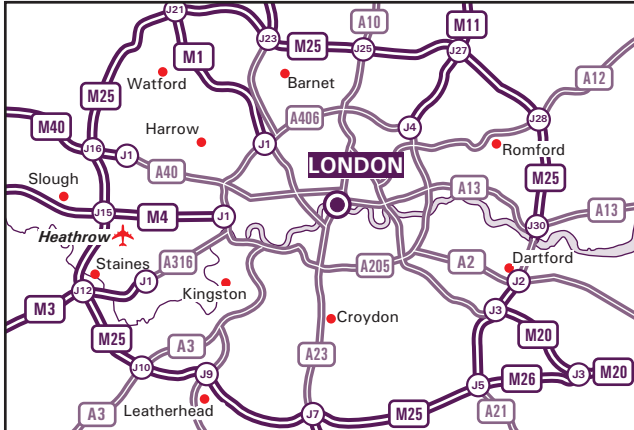

Creative Group

Creative Network Consulting Ltd (HQ)
 57 Southwark Street
 London SE1 1RU
 Tel: 0044 (0) 2076 822 820
www.creative-itc.com

By Tube

Nearest underground stations:

- **London Bridge** - Jubilee & Northern.
- **Cannon Street** - District and Circle.
- **Mansion House** - District and Circle.

By Train

- Nearest mainline station: Cannon Street & London Bridge.

By Bus

- Numerous services stop along Southwark Street and Southwark Bridge Road.

By DLR

- Bank is on the Docklands Light Railway.

Walking Directions

From Cannon Street Station - 10 minute walk

- Exit the station and walk west along Upper Thames Street towards
- Southwark Bridge.
- Walk south over Southwark Bridge.
- Continue to the junction with Southwark Street.
- 57 Southwark Street is located opposite on the left hand side.

From London Bridge Station - 10 minute walk

- Exit the station and walk west along Tooley Street towards London Bridge.
- Turn left onto Borough High Street, passing Southwark Cathedral
- Turn right onto Southwark Street.
- 57 Southwark Street is located on the left hand side at the junction with Southwark Bridge Road.