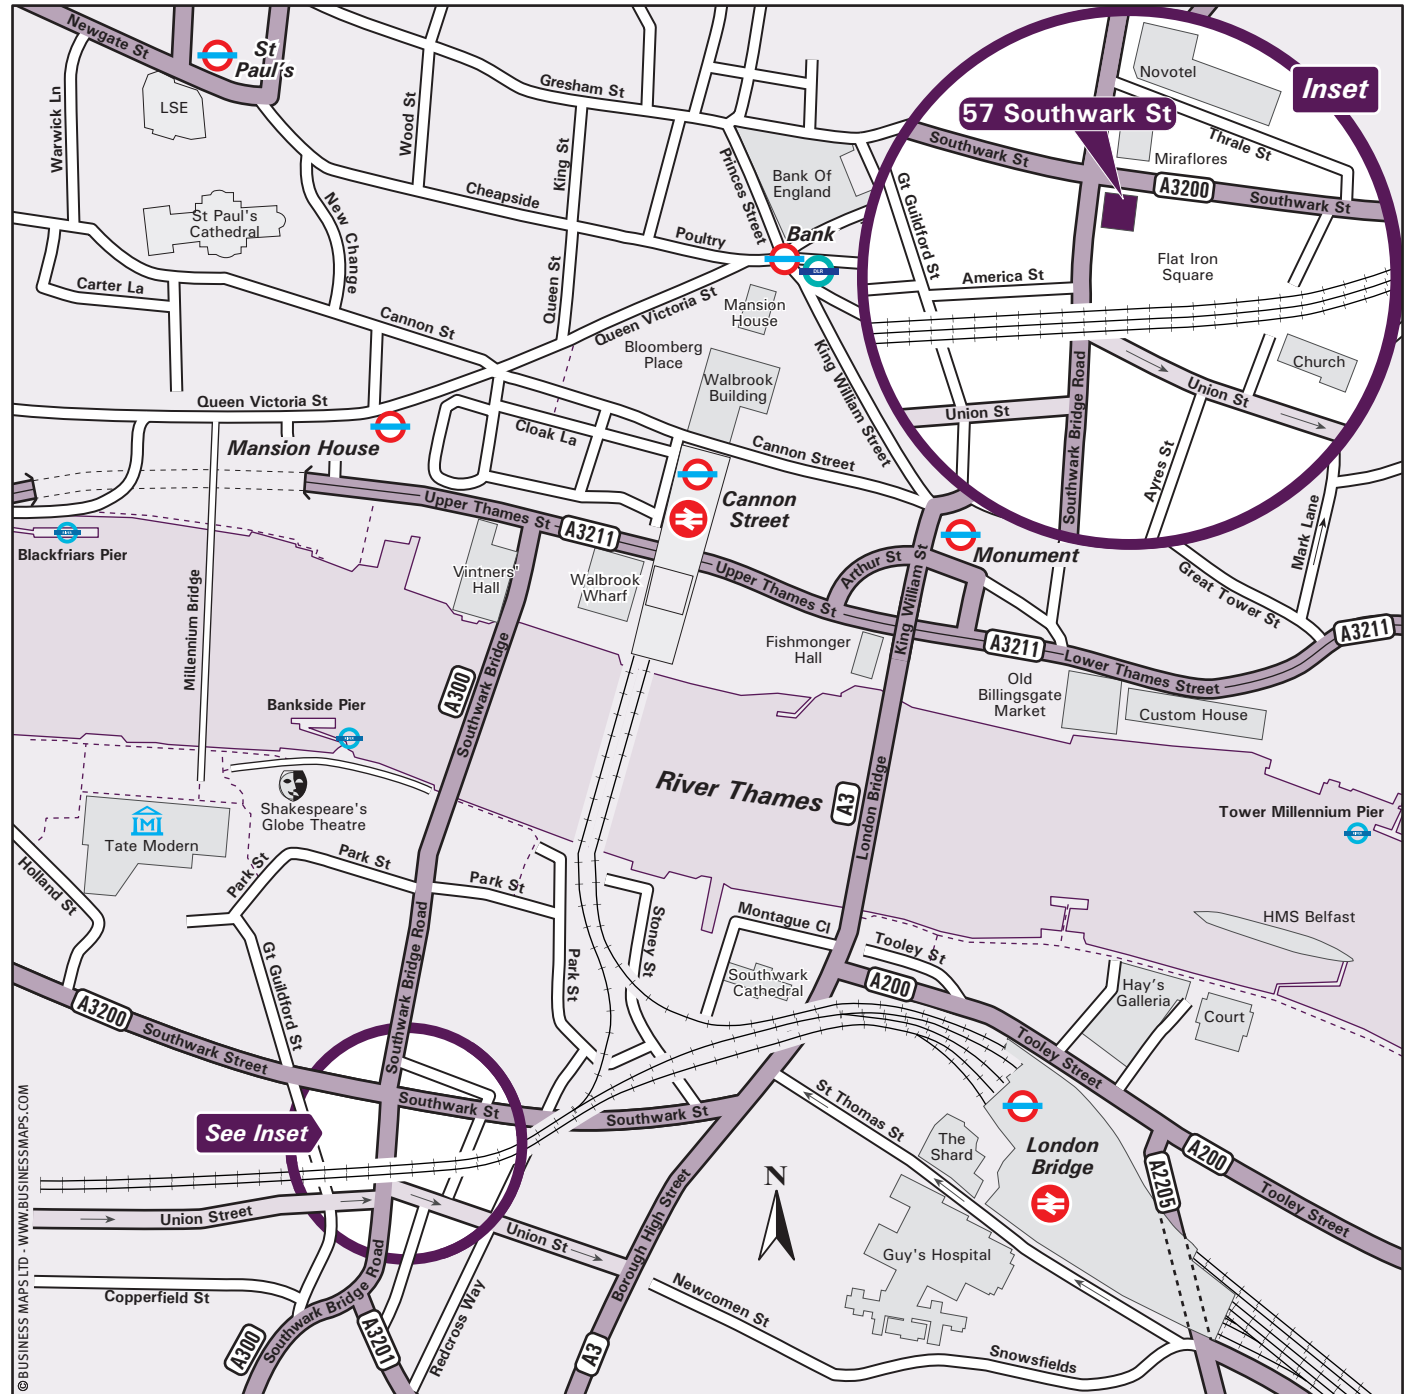

Creative Group

Creative Network Consulting Ltd (HQ)
 57 Southwark Street
 London SE1 1RU
 Tel: 0044 (0) 2076 822 820
www.creative-itc.com

By Tube

Nearest underground stations:

- **London Bridge** - Jubilee & Northern.
- **Cannon Street** - District and Circle.
- **Mansion House** - District and Circle.

By Train

- Nearest mainline station: Cannon Street & London Bridge.

By Bus

- Numerous services stop along Southwark Street and Southwark Bridge Road.

By DLR

- Bank is on the Docklands Light Railway.

Walking Directions

From Cannon Street Station - 10 minute walk

- Exit the station and walk west along Upper Thames Street towards
- Southwark Bridge.
- Walk south over Southwark Bridge.
- Continue to the junction with Southwark Street.
- 57 Southwark Street is located opposite on the left hand side.

From London Bridge Station - 10 minute walk

- Exit the station and walk west along Tooley Street towards London Bridge.
- Turn left onto Borough High Street, passing Southwark Cathedral
- Turn right onto Southwark Street.
- 57 Southwark Street is located on the left hand side at the junction with Southwark Bridge Road.