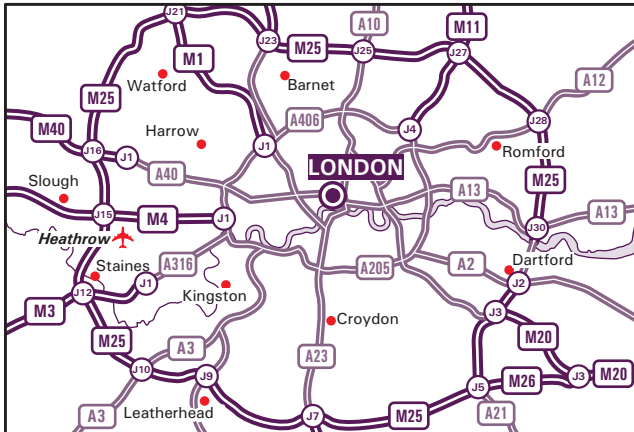

Creative Group

Creative Network Consulting Ltd (HQ)
 1st Floor, 61 Queens Street
 London EC4R 1EB
 Tel: 0044 (0) 2076 822 820
 www.creative-itc.com

By Tube

Nearest underground stations:

- **Bank** - Central, District and Circle, Northern & Waterloo and City.
- **Cannon Street** - District and Circle.
- **Mansion House** - District and Circle.

By Train

- Nearest mainline station: Cannon Street.

By Bus

- Numerous services in Milton Keynes terminate outside the train station.

By DLR

- Bank is on the Docklands Light Railway.

Walking Directions

From Bank - 6 minute walk

- Exit onto Poultry. Turn right into Queen Victoria Street.
- Turn left into Queen Street and cross over Cloak Lane.
- 61 Queen Street is the second building on the right hand side.

From Mansion House - 3 minute walk

- Exit onto Cannon Street. Turn left into Dowgate Hill. Turn right into Cloak Lane and cross over College Hill). Turn left into Queen Street.
- 61 Queen Street is the second building on the right hand side.