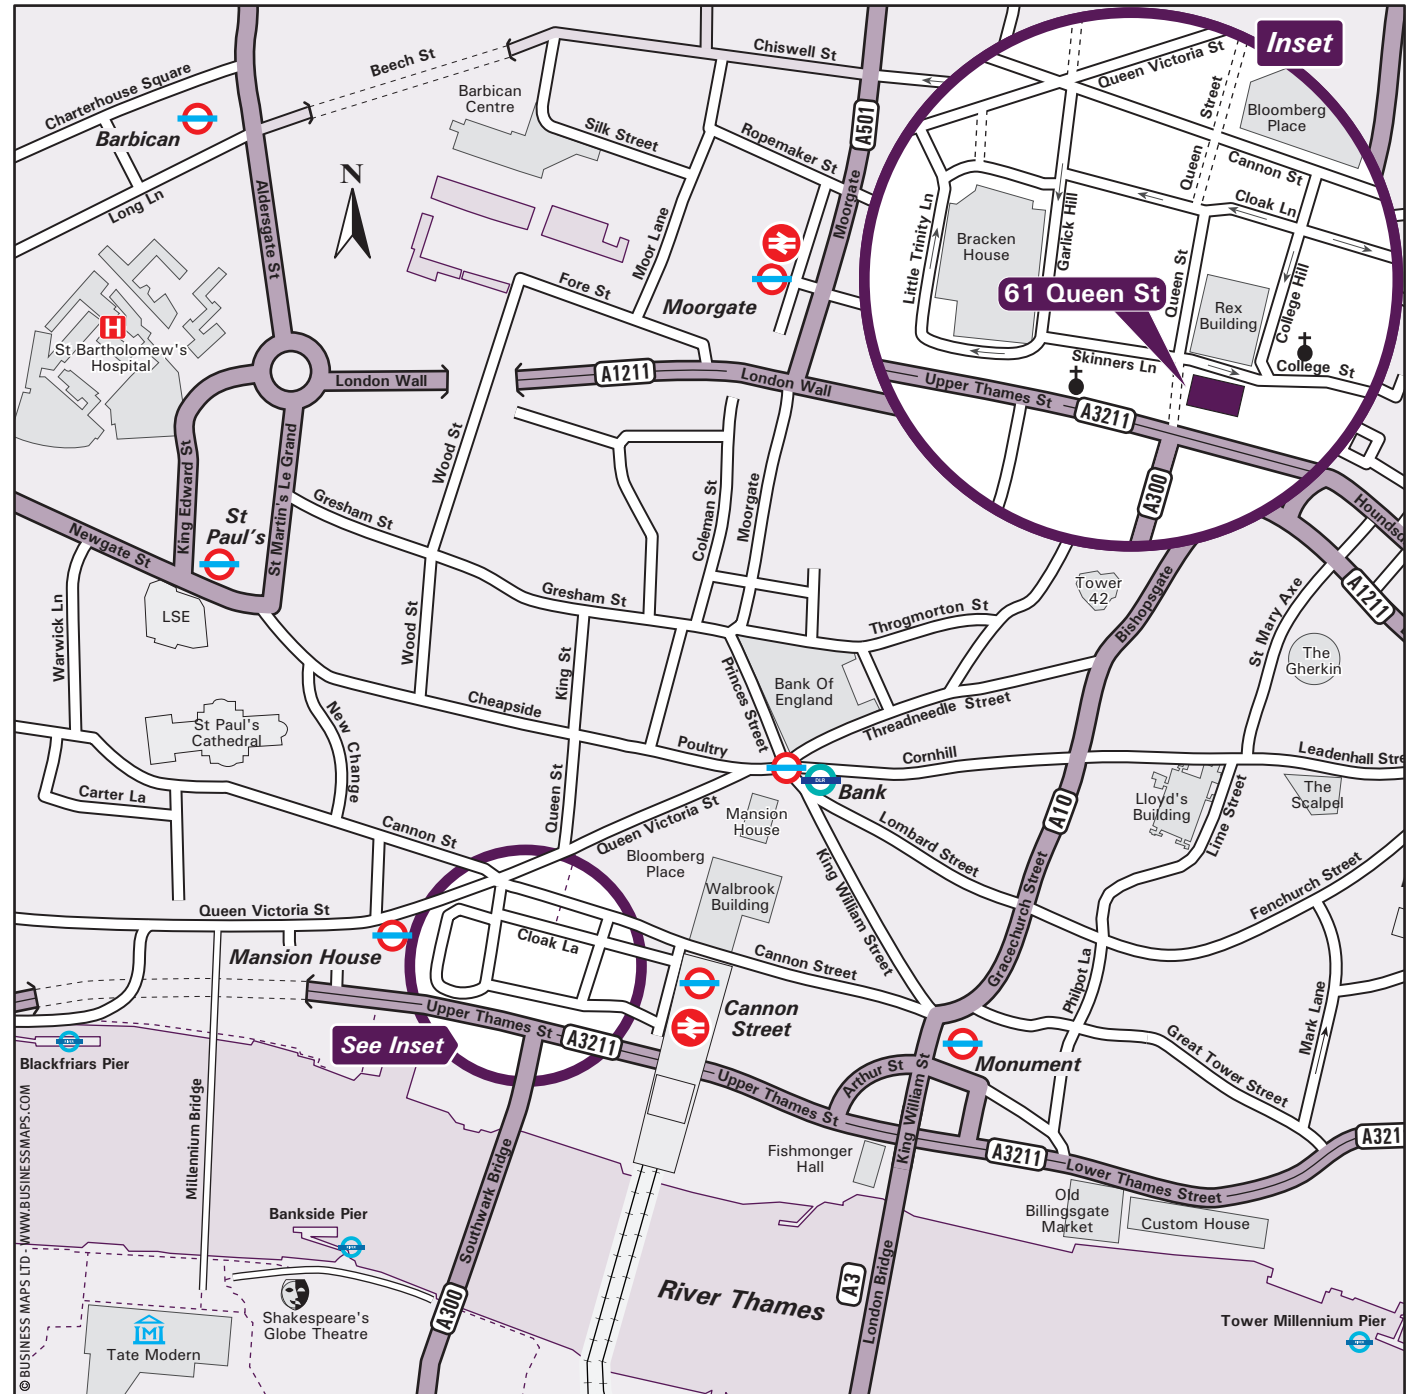

By Train

- Nearest mainline station: Cannon Street.

By Bus

- Numerous services in Milton Keynes terminate outside the train station.

By DLR

- Bank is on the Docklands Light Railway.

Walking Directions

From Bank - 6 minute walk

- Exit onto Poultry. Turn right into Queen Victoria Street.
- Turn left into Queen Street and cross over Cloak Lane.
- 61 Queen Street is the second building on the right hand side.

From Mansion House - 3 minute walk

- Exit onto Queen Victoria Street.
- Turn right into Cannon Street.
- Turn right into Queen Street and cross over Cloak Lane.
- 61 Queen Street is the second building on the right hand side.

From Cannon Street Station - 3 minute walk

- Exit onto Cannon Street. Turn left into Dowgate Hill. Turn right into Cloak Lane and cross over College Hill). Turn left into Queen Street.
- 61 Queen Street is the second building on the right hand side.