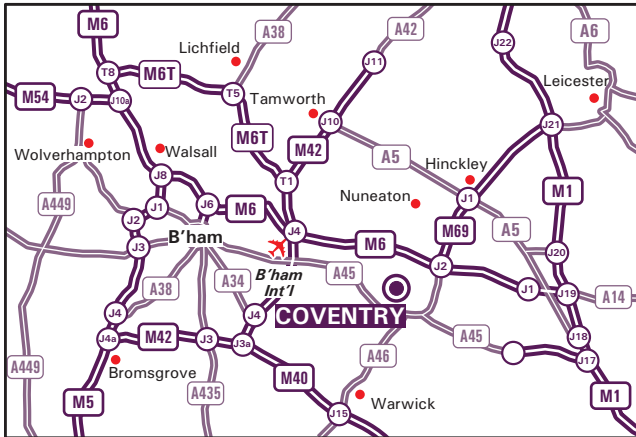

Creative ITC

The Techno Centre
 Coventry University Technology Park, Puma Way
 Coventry CV1 2TT
 Tel: 0044 (0) 2076 822 820
 www.creative-itc.com

By Train

- Coventry is the nearest railway station and is withing walking distance.
- Follow signs for Coventry University Tech Park.
- For further train service information, please telephone the National Rail Enquiry Line on 08457 48 49 50 or visit www.nationalrail.co.uk

From M6 Junction 3

- Leave the M6 at Junction 3 and take the A444 signposted Coventry.
- Follow the signs to the city centre.
- At the end of the A444, bear left onto the Ring Road.

From M6 Junction 2

- Leave the M6 at Junction 2 and take The A46 to Coventry.
- At the third roundabout take the exit for the A45 then turn off at the first slip road and take the A4114 to Coventry and then the A423, London Road towards Junction 4 of the Ring Road.

From M40

- Leave the M40 at Junction 15.
- Take the exit signposted A46 to Coventry.
- Proceed to the end of the dual carriageway (approximately 10 miles) and then bear left heading towards the city centre.
- Follow the signs to the Ring Road.

From the Ring Road

- Leaving at Junction 5, take the exit for Mile Lane.
- Turn left at the traffic lights onto Puma Way and take the first exit at the next roundabout.
- Please park in car park B and walk to the Techno Centre building from your car.