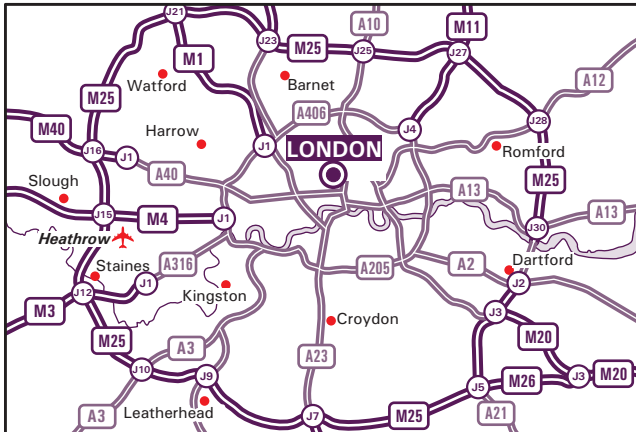

Creative Group

Creative Network Consulting Ltd. (HQ)
 Birchin Court
 20 Birchin Lane
 London EC3V 9DU
 Tel: 0044 (0) 2076 822 820
 www.creative-itc.com

By Tube

Nearest underground stations:

- **Bank** - Central, Northern Waterloo and City.
- **Cannon Street** - District and Circle.
- **Monument** - District and Circle.
- **Liverpool Street** - Central, Circle, Hammersmith & City and Metropolitan.
- **Moorgate** - Circle, Hammersmith & City and Metropolitan. Northern.

By Train

- Nearest mainline station: Cannon Street, Liverpool Street, Moorgate and Fenchurch Street.

By Bus

- Bus services that stop nearby include 8, 11, 21, 23, 24, 25, 26, 43, 76, 133, 242 & 288.

By DLR

- Bank is on the Docklands Light Railway.

Walking Directions

From Liverpool Street station - 15 minute walk

- From Liverpool Street station leave via the Bishopsgate exit, turn right down Bishopsgate, turn right onto Liverpool Street.
- Turn left onto Old Broad Street.
- Continue ahead at London Wall remaining on Old Broad Street.
- Turn left onto Threadneedle Street then right onto Finch Lane.
- Turn right onto Cornhill then immediately left onto Birchin Lane.
- We are situated on the left hand side.